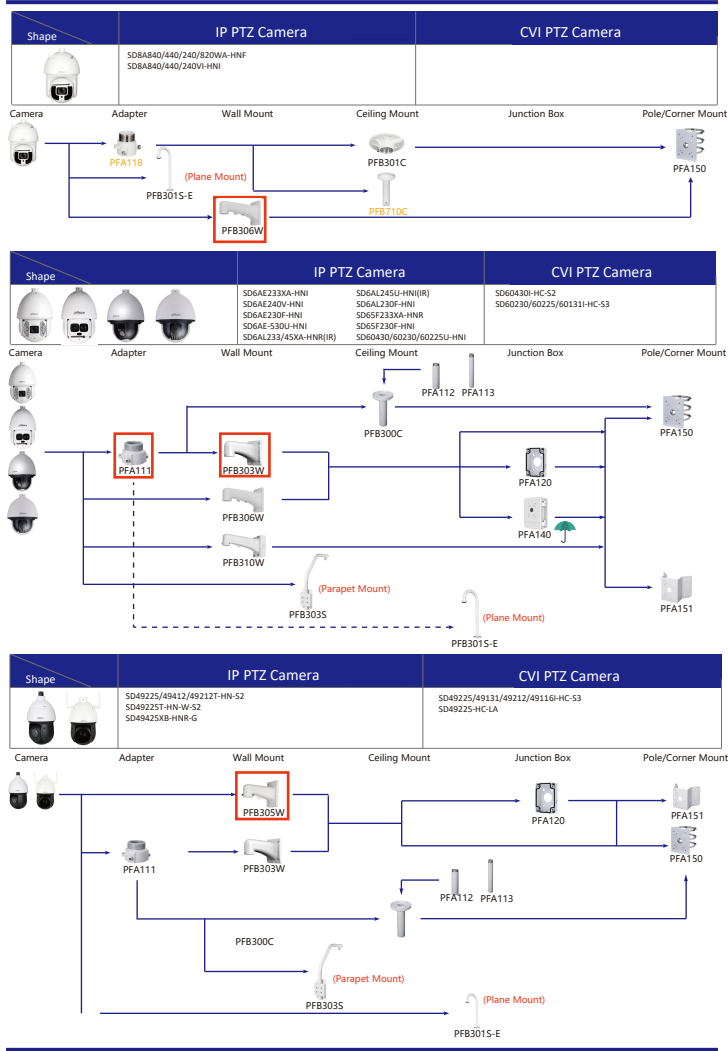

Selection of IP&CVI Eyeball Camera

Shape	IP Camera	CVI Camera
	IPC-HDW4431/4231/4120/4220/4221/4421M	HAC-HDW1200/1100/2241/2501/1200/1230/1500/2401/1220/1801/1800M HAC-HDW1400M-S2 HAC-T2A11/21/41/51 HAC-T2A21-E

Shape	IP Camera	CVI Camera
	IPC-HDW2230/2431/2831/2531/2231T-AS-S2 IPC-HDW3241/3441/3541T-AS IPC-HDW2239/2439-T-AS-LED IPC-HDW1531/1431/1231/1230/1320/1220/1020S IPC-HDW1430/1230S-S3 IPC-HDW1230S-L-S3 IPC-HDW4421/4120/4220/4221/4231/4431E	HAC-HDW1100/1200R-VF

Selection of IP&CVI Eyeball Camera

Shape	IP Camera	CVI Camera
		HAC-HDW1200/1100/1800R HAC-HDW1400R-S2 HAC-T1A11/21/41/51 HAC-T1A21-E

Shape	IP Camera	CVI Camera
		HAC-HDW1100/1200R-VF

Selection of PTZ Camera

Selection of PTZ Camera

Selection of PTZ Camera

Selection of PTZ Camera

Selection of Thermal Camera

Selection of Thermal Camera

Orange font.....Special accessories  
 Green font.....Not recommended  
 Red font.....Special installation  
 Red box.....Included in package, no need order  
 Umbrella icon.....IP66