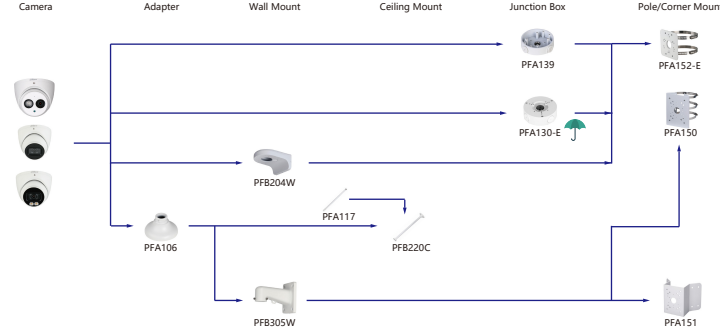

## Selection of IP&CVI Bullet Camera

Selection of IP&CVI Eyeball Camera

Shape	IP Camera	CVI Camera
	IPC-HDW4231/4431EM-AS-S4 IPC-HDW4120/4230/4231/4830EM-AS IPC-HDW4231/4431T-AS IPC-HDW5541/5241/5442TM-AS(E) IPC-HDW5241/5442TM-AS-LED IPC-HDW9231C-A IPC-HDW4831/4631/4431/4231EM-ASE	HAC-HDW1801/1500/1200/1230/1100/1801EM-A HAC-HDW1801/1500/1200/1300/1100/1801EM HAC-HDW1400EM-S2 HAC-HDW1400EM-A-S2 HAC-HDW1500/1400/1200/1230EM-A-POC HAC-HDW1500/1200EM-POC HAC-HDW2802/2601/2402/2401/2501/2241T-A HAC-HDW2240T-A-HE HAC-HDW1239/1409/1509T-LED HAC-HDW1239/1409/1509T-A-LED HAC-HDW2249T-IB-A-LED

Shape	IP Camera	CVI Camera
	IPC-HDW2531/2431/2331/2421R-2S IPC-HDW2430/2230R-2S-S3 IPC-HDW2230R-L-2S-S3 IPC-HDW4231/4431T-2-S4 IPC-HDW3241/3441/3541T-2AS IPC-HDW2231T-2S-S2 IPC-HDW5241/5541H-AS-PV IPC-HDW3441/3541/3241TM-AS IPC-HDW2831/2531/2431/2231TM-AS-S2 IPC-HDW3249/3449/3549TM-AS-LED IPC-HDW3249/3449TM-AS-NI	HAC-HDW2802/2601/2402/2401/2501/2241/1500/1200T-Z-A HAC-HDW2802/2601/2402/2401/2501/2241T-Z-A-OP HAC-HDW1400T-Z-S2 HAC-HDW1801/1200/1230T-Z HAC-HDW2241/1500T-Z-POC HAC-HDW1400/1230T-Z-A-POC

Selection of IP&CVI Eyeball Camera

Shape	IP Camera	CVI Camera
	IPC-T2B40/20-2S IPC-T2B20-L-2S	HAC-T2A21/41/51-VF

Shape	IP Camera	CVI Camera
	IPC-T1Bxx	ME1200/1400/1500E ME1200/1500E-LED

Orange font: Special accessories  
 Green font: Not recommended  
 Red font: Special installation  
 Red box: Included in package, no need order  
 Umbrella icon: IP66