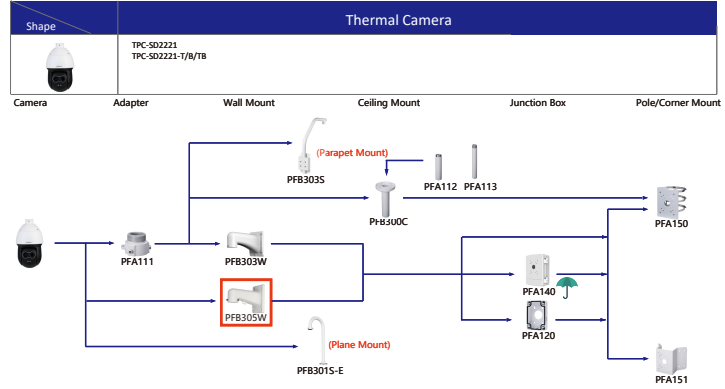

Selection of Thermal Camera