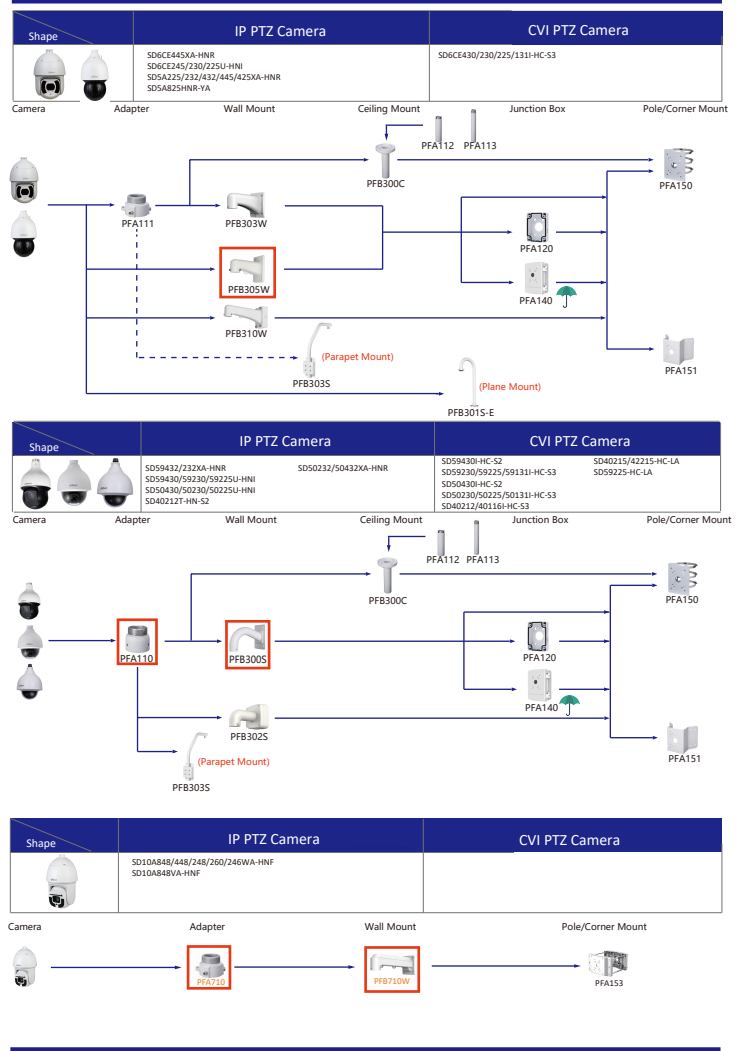

Selection of PTZ Camera