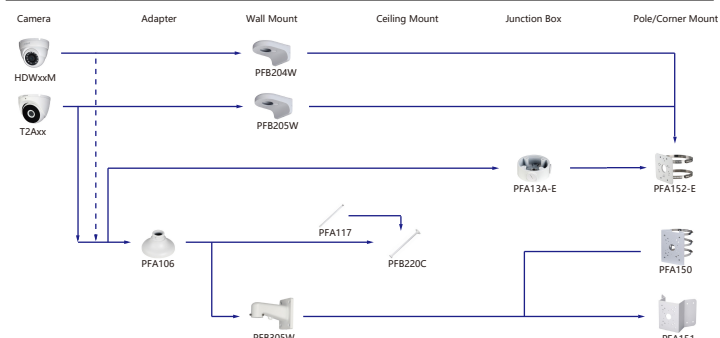

Selection of IP&CVI Eyeball Camera

Shape	IP Camera	CVI Camera
	IPC-T2B40/20-2S IPC-T2B20-L-2S	HAC-T2A21/41/51-VF

Shape	IP Camera	CVI Camera
	IPC-T1Bxx	ME1200/1400/1500E ME1200/1500E-LED

Orange font: Special accessories  
 Green font: Not recommended  
 Red font: Special installation  
 Red box: Included in package, no need order  
 Umbrella icon: IP66

Selection of IP&CVI Eyeball Camera

Shape	IP Camera	CVI Camera
	IPC-HDW4431/4231/4120/4220/4221/4421M	HAC-HDW1200/1100/2241/2501/1200/1230/1500/2401/1220/1801/1800M HAC-HDW1400M-S2 HAC-T2A11/21/41/51 HAC-T2A21-E