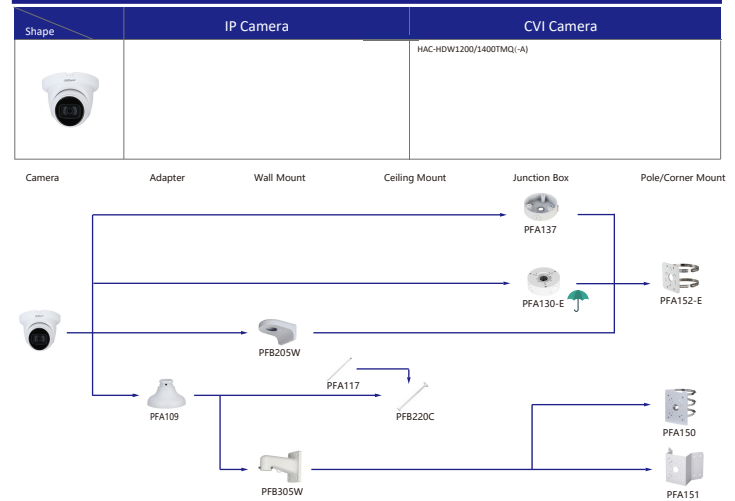

Selection of IP&CVI Eyeball Camera

Shape	IP Camera	CVI Camera
		HAC-HDW1200/1100/1800R HAC-HDW1400R-S2 HAC-T1A11/21/41/51 HAC-T1A21-E

Shape	IP Camera	CVI Camera
		HAC-HDW1100/1200R-VF

Selection of PTZ Camera