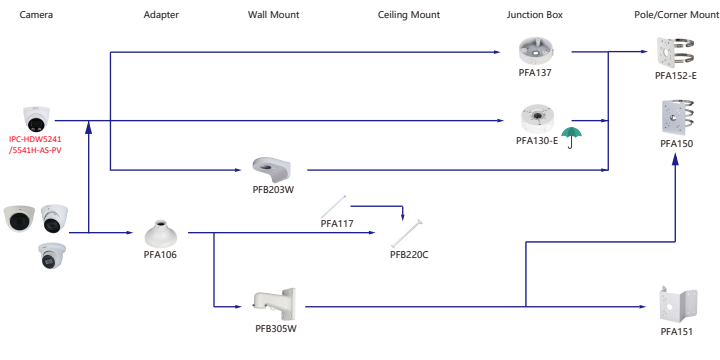

## Selection of IP&CVI Bullet Camera

## Selection of IP&CVI Bullet Camera

Selection of IP&CVI Eyeball Camera

Shape	IP Camera	CVI Camera
	IPC-HDW4231/4431EM-AS-S4 IPC-HDW4120/4230/4231/4830EM-AS IPC-HDW4231/4431T-AS IPC-HDW5541/5241/5442TM-AS(E) IPC-HDW5241/5442TM-AS-LED IPC-HDW9231C-A IPC-HDW4831/4631/4431/4231EM-ASE	HAC-HDW1801/1500/1200/1230/1100/1801EM-A HAC-HDW1801/1500/1200/1300/1100/1801EM HAC-HDW1400EM-S2 HAC-HDW1400EM-A-S2 HAC-HDW1500/1400/1200/1230EM-A-POC HAC-HDW1500/1200EM-POC HAC-HDW2802/2601/2402/2401/2501/2241T-A HAC-HDW2240T-A-HE HAC-HDW1239/1409/1509T-LED HAC-HDW1239/1409/1509T-A-LED HAC-HDW2249T-IB-A-LED

Shape	IP Camera	CVI Camera
	IPC-HDW2531/2431/2331/2421R-2S IPC-HDW2430/2230R-2S-S3 IPC-HDW2230R-L-2S-S3 IPC-HDW4231/4431T-2-S4 IPC-HDW3241/3441/3541T-2AS IPC-HDW2231T-2S-S2 IPC-HDW5241/5541H-AS-PV IPC-HDW3441/3541/3241TM-AS IPC-HDW2831/2531/2431/2231TM-AS-S2 IPC-HDW3249/3449/3549TM-AS-LED IPC-HDW3249/3449TM-AS-NI	HAC-HDW2802/2601/2402/2401/2501/2241/1500/1200T-Z-A HAC-HDW2802/2601/2402/2401/2501/2241T-Z-A-OP HAC-HDW1400T-Z-S2 HAC-HDW1801/1200/1230T-Z HAC-HDW2241/1500T-Z-POC HAC-HDW1400/1230T-Z-A-POC

Selection of IP&CVI Eyeball Camera

Shape	IP Camera	CVI Camera
	IPC-T2B40/20-2S IPC-T2B20-L-2S	HAC-T2A21/41/51-VF

Shape	IP Camera	CVI Camera
	IPC-T1Bxx	ME1200/1400/1500E ME1200/1500E-LED

Orange font: Special accessories  
 Green font: Not recommended  
 Red font: Special installation  
 Red box: Included in package, no need order  
 Umbrella icon: IP66