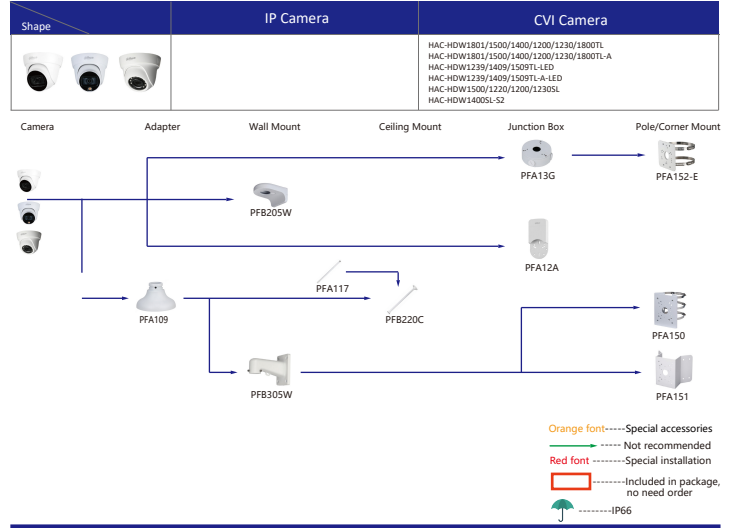

Selection of IP&CVI Eyeball Camera

Shape	IP Camera	CVI Camera
		HAC-HDW1200/1100/1800R HAC-HDW1400R-S2 HAC-T1A11/21/41/51 HAC-T1A21-E

Shape	IP Camera	CVI Camera
		HAC-HDW1100/1200R-VF

Selection of PTZ Camera