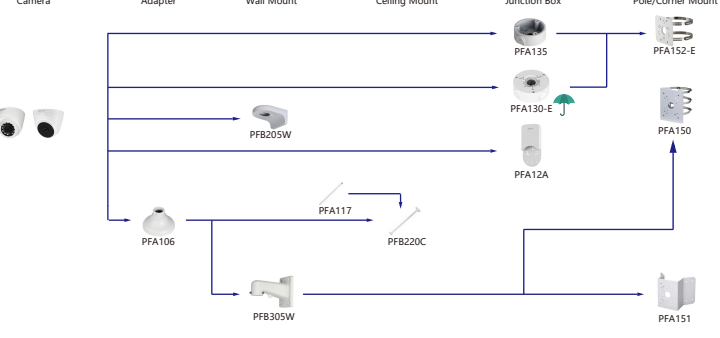

Selection of IP&CVI Eyeball Camera

Shape	IP Camera	CVI Camera
	IPC-T2B40/20-2S IPC-T2B20-L-2S	HAC-T2A21/41/51-VF

Shape	IP Camera	CVI Camera
	IPC-T1Bxx	ME1200/1400/1500E ME1200/1500E-LED

Orange font: Special accessories  
 Green font: Not recommended  
 Red font: Special installation  
 Red box: Included in package, no need order  
 Umbrella icon: IP66

Selection of IP&CVI Eyeball Camera

Shape	IP Camera	CVI Camera
	IPC-HDW4431/4231/4120/4220/4221/4421M	HAC-HDW1200/1100/2241/2501/1200/1230/1500/2401/1220/1801/1800M HAC-HDW1400M-S2 HAC-T2A11/21/41/51 HAC-T2A21-E

Shape	IP Camera	CVI Camera
	IPC-HDW2230/2431/2831/2531/2231T-AS-S2 IPC-HDW3241/3441/3541T-AS IPC-HDW2239/2439-T-AS-LED IPC-HDW1531/1431/1231/1230/1320/1220/1020S IPC-HDW1430/1230S-S3 IPC-HDW1230S-L-S3 IPC-HDW4421/4120/4220/4221/4231/4431E	HAC-HDW1100/1200R-VF

Selection of IP&CVI Eyeball Camera

Shape	IP Camera	CVI Camera
		HAC-HDW1200/1100/1800R HAC-HDW1400R-S2 HAC-T1A11/21/41/51 HAC-T1A21-E

Shape	IP Camera	CVI Camera
		HAC-HDW1100/1200R-VF

Selection of PTZ Camera