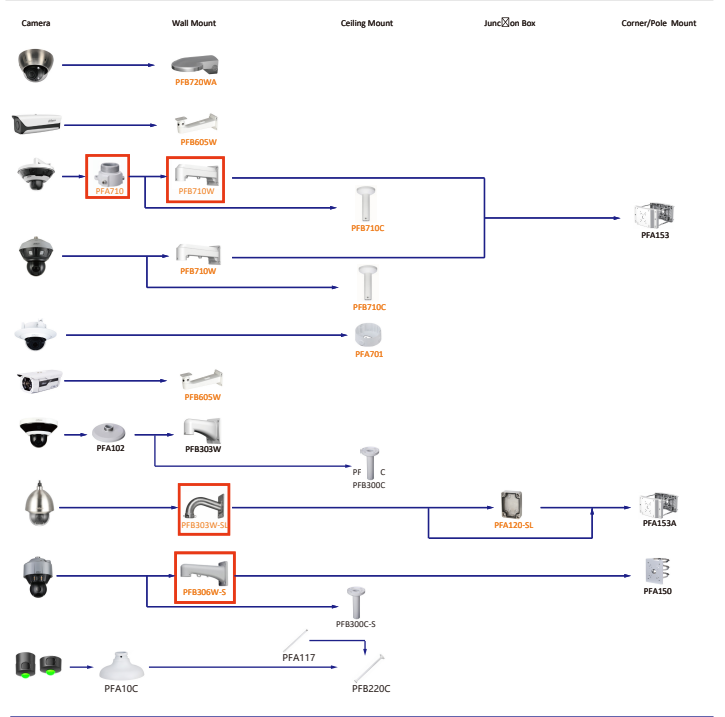

Selection of Special Camera

Shape	Special Camera	Shape	Special Camera
	IPC-HDBWR232E-Z-SL		SD60230U-HN-SL
	IPC-HFW5221E-Z-IRA/BIRA		PSD81602A360 PSD8802-A180
	PSDW8842M-A180(D237) PSDW81642M-A360		IPC-HDPW5241/5442/5541G-Z IPC-HDPW5242G-Z-MF
	IPC-HFW5100-IRA IPC-HFW5200-IRA		PSDW5631S-8360 PSDW5331S-8120
	SDT5K405-4F-WA SDT5K225-2F-WA-0600		Parking Space Detector