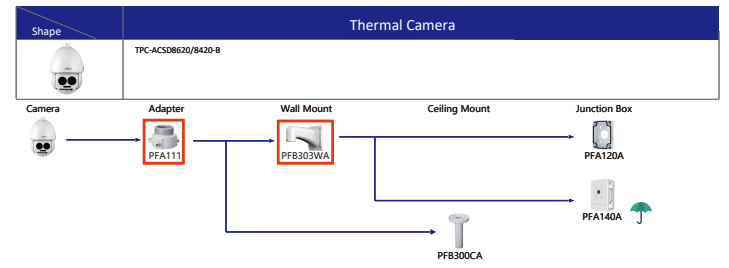

Selection of Thermal Camera