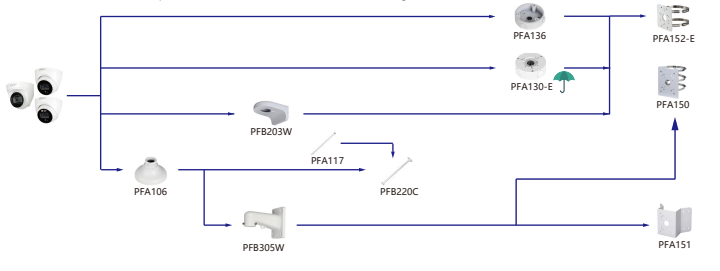

## Selection of IP&CVI Bullet Camera

Selection of IP&CVI Eyeball Camera

Shape	IP Camera	CVI Camera
	IPC-HDW4231/4431EM-AS-S4 IPC-HDW4120/4230/4231/4830EM-AS IPC-HDW4231/4431T-AS IPC-HDW5541/5241/5442TM-AS(E) IPC-HDW5241/5442TM-AS-LED IPC-HDW9231C-A IPC-HDW4831/4631/4431/4231EM-ASE	HAC-HDW1801/1500/1200/1230/1100/1801EM-A HAC-HDW1801/1500/1200/1300/1100/1801EM HAC-HDW1400EM-S2 HAC-HDW1400EM-A-S2 HAC-HDW1500/1400/1200/1230EM-A-POC HAC-HDW1500/1200EM-POC HAC-HDW2802/2601/2402/2401/2501/2241T-A HAC-HDW2240T-A-HE HAC-HDW1239/1409/1509T-LED HAC-HDW1239/1409/1509T-A-LED HAC-HDW2249T-IB-A-LED

Shape	IP Camera	CVI Camera
	IPC-HDW2531/2431/2331/2421R-2S IPC-HDW2430/2230R-2S-S3 IPC-HDW2230R-L-2S-S3 IPC-HDW4231/4431T-2-S4 IPC-HDW3241/3441/3541T-2AS IPC-HDW2231T-2S-S2 IPC-HDW5241/5541H-AS-PV IPC-HDW3441/3541/3241TM-AS IPC-HDW2831/2531/2431/2231TM-AS-S2 IPC-HDW3249/3449/3549TM-AS-LED IPC-HDW3249/3449TM-AS-NI	HAC-HDW2802/2601/2402/2401/2501/2241/1500/1200T-Z-A HAC-HDW2802/2601/2402/2401/2501/2241T-Z-A-OP HAC-HDW1400T-Z-S2 HAC-HDW1801/1200/1230T-Z HAC-HDW2241/1500T-Z-POC HAC-HDW1400/1230T-Z-A-POC

Selection of IP&CVI Eyeball Camera

Shape	IP Camera	CVI Camera
	IPC-T2B40/20-2S IPC-T2B20-L-2S	HAC-T2A21/41/51-VF

Shape	IP Camera	CVI Camera
	IPC-T1Bxx	ME1200/1400/1500E ME1200/1500E-LED

Orange font: Special accessories  
 Green font: Not recommended  
 Red font: Special installation  
 Red box: Included in package, no need order  
 Umbrella icon: IP66

Selection of IP&CVI Eyeball Camera

Shape	IP Camera	CVI Camera
	IPC-HDW4431/4231/4120/4220/4221/4421M	HAC-HDW1200/1100/2241/2501/1200/1230/1500/2401/1220/1801/1800M HAC-HDW1400M-S2 HAC-T2A11/21/41/51 HAC-T2A21-E