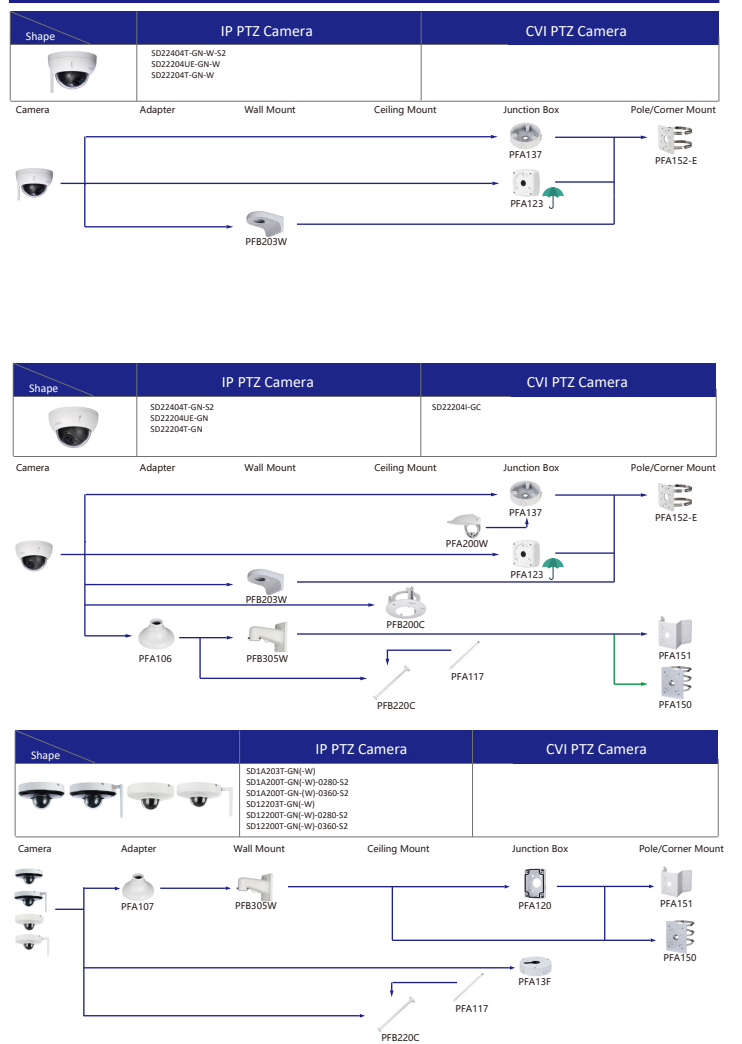

Selection of PTZ Camera