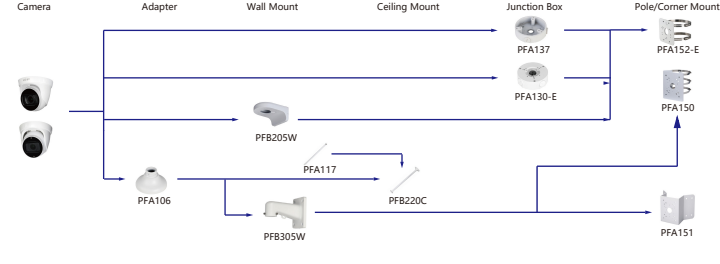

Selection of IP&CVI Eyeball Camera

Shape	IP Camera	CVI Camera
	IPC-T2B40/20-2S IPC-T2B20-L-2S	HAC-T2A21/41/51-VF