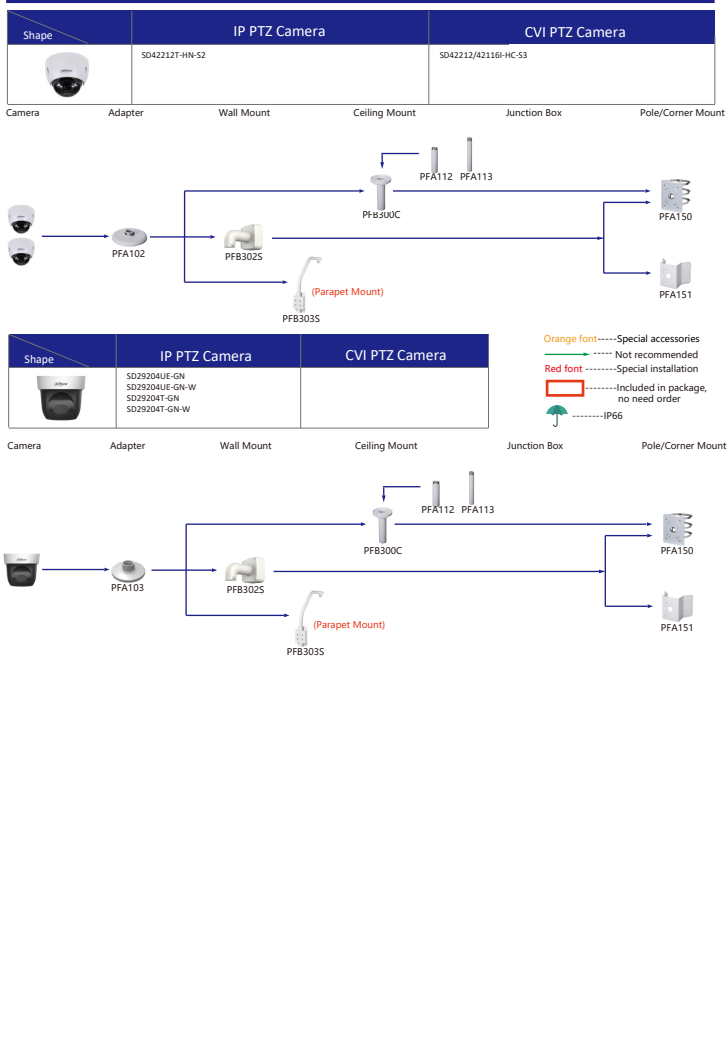

Selection of PTZ Camera