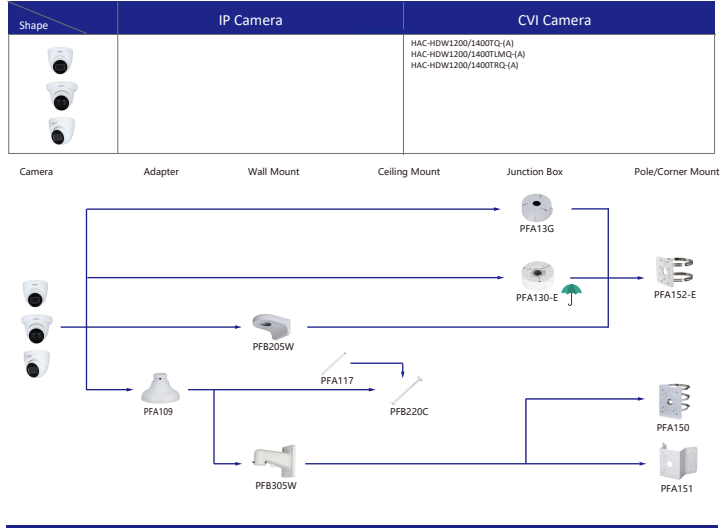

Selection of IP&CVI Eyeball Camera

Shape	IP Camera	CVI Camera
		HAC-HDW1200/1100/1800R HAC-HDW1400R-S2 HAC-T1A11/21/41/51 HAC-T1A21-E

Shape	IP Camera	CVI Camera
		HAC-HDW1100/1200R-VF

Selection of PTZ Camera