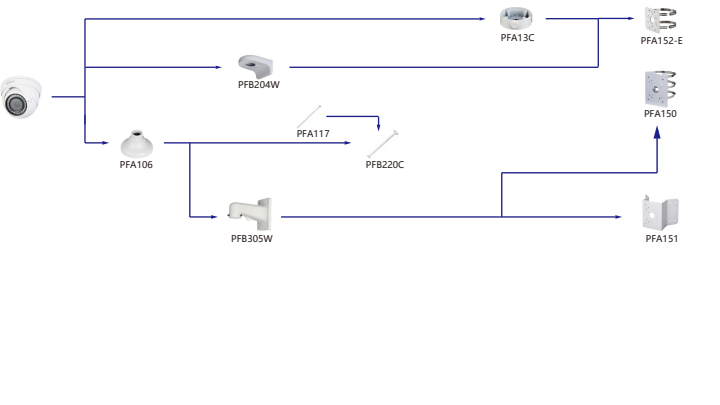

Selection of IP&CVI Eyeball Camera

Shape	IP Camera	CVI Camera
	IPC-HDW4431/4231/4120/4220/4221/4421M	HAC-HDW1200/1100/2241/2501/1200/1230/1500/2401/1220/1801/1800M HAC-HDW1400M-S2 HAC-T2A11/21/41/51 HAC-T2A21-E

Shape	IP Camera	CVI Camera
	IPC-HDW2230/2431/2831/2531/2231T-AS-S2 IPC-HDW3241/3441/3541T-AS IPC-HDW2239/2439-T-AS-LED IPC-HDW1531/1431/1231/1230/1320/1220/1020S IPC-HDW1430/1230S-S3 IPC-HDW1230S-L-S3 IPC-HDW4421/4120/4220/4221/4231/4431E	HAC-HDW1100/1200R-VF

Selection of IP&CVI Eyeball Camera

Shape	IP Camera	CVI Camera
		HAC-HDW1200/1100/1800R HAC-HDW1400R-S2 HAC-T1A11/21/41/51 HAC-T1A21-E

Shape	IP Camera	CVI Camera
		HAC-HDW1100/1200R-VF

Selection of PTZ Camera