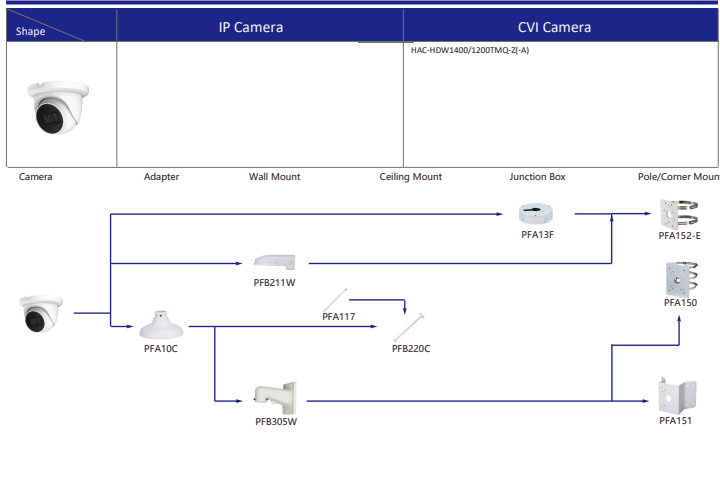

Shape	IP Camera	CVI Camera
	IPC-HDW2230/2431/2831/2531/2231T-AS-S2 IPC-HDW3241/3441/3541T-AS IPC-HDW2239/2439-T-AS-LED IPC-HDW1531/1431/1231/1230/1320/1220/1020S IPC-HDW1430/1230S-S3 IPC-HDW1230S-L-S3 IPC-HDW4421/4120/4220/4221/4231/4431E	HAC-HDW1100/1200R-VF

Selection of IP&CVI Eyeball Camera

Shape	IP Camera	CVI Camera
		HAC-HDW1200/1100/1800R HAC-HDW1400R-S2 HAC-T1A11/21/41/51 HAC-T1A21-E

Shape	IP Camera	CVI Camera
		HAC-HDW1100/1200R-VF

Selection of PTZ Camera